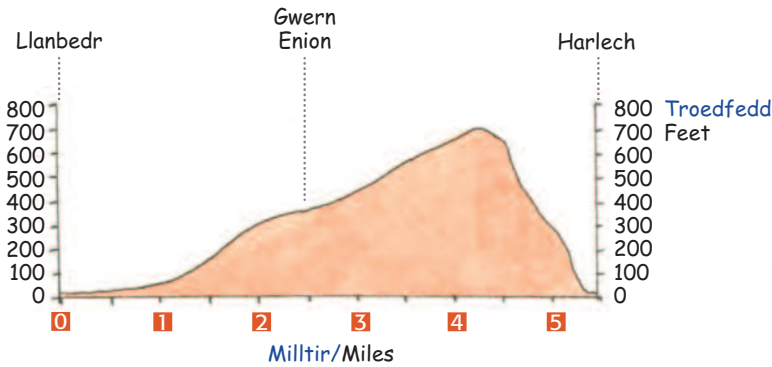

Map Explorer OL18 yr Arolwg Ordnans  
(cyf. grid: SH579268)

Ordnance Survey Explorer OL18  
(grid ref: SH579268)

**GORFFEN  
FINISH**

**PROFFEIL GRADDIANT/GRADIENT PROFILE**

**GRADDFA/SCALE**

**ALLWEDD/KEY**